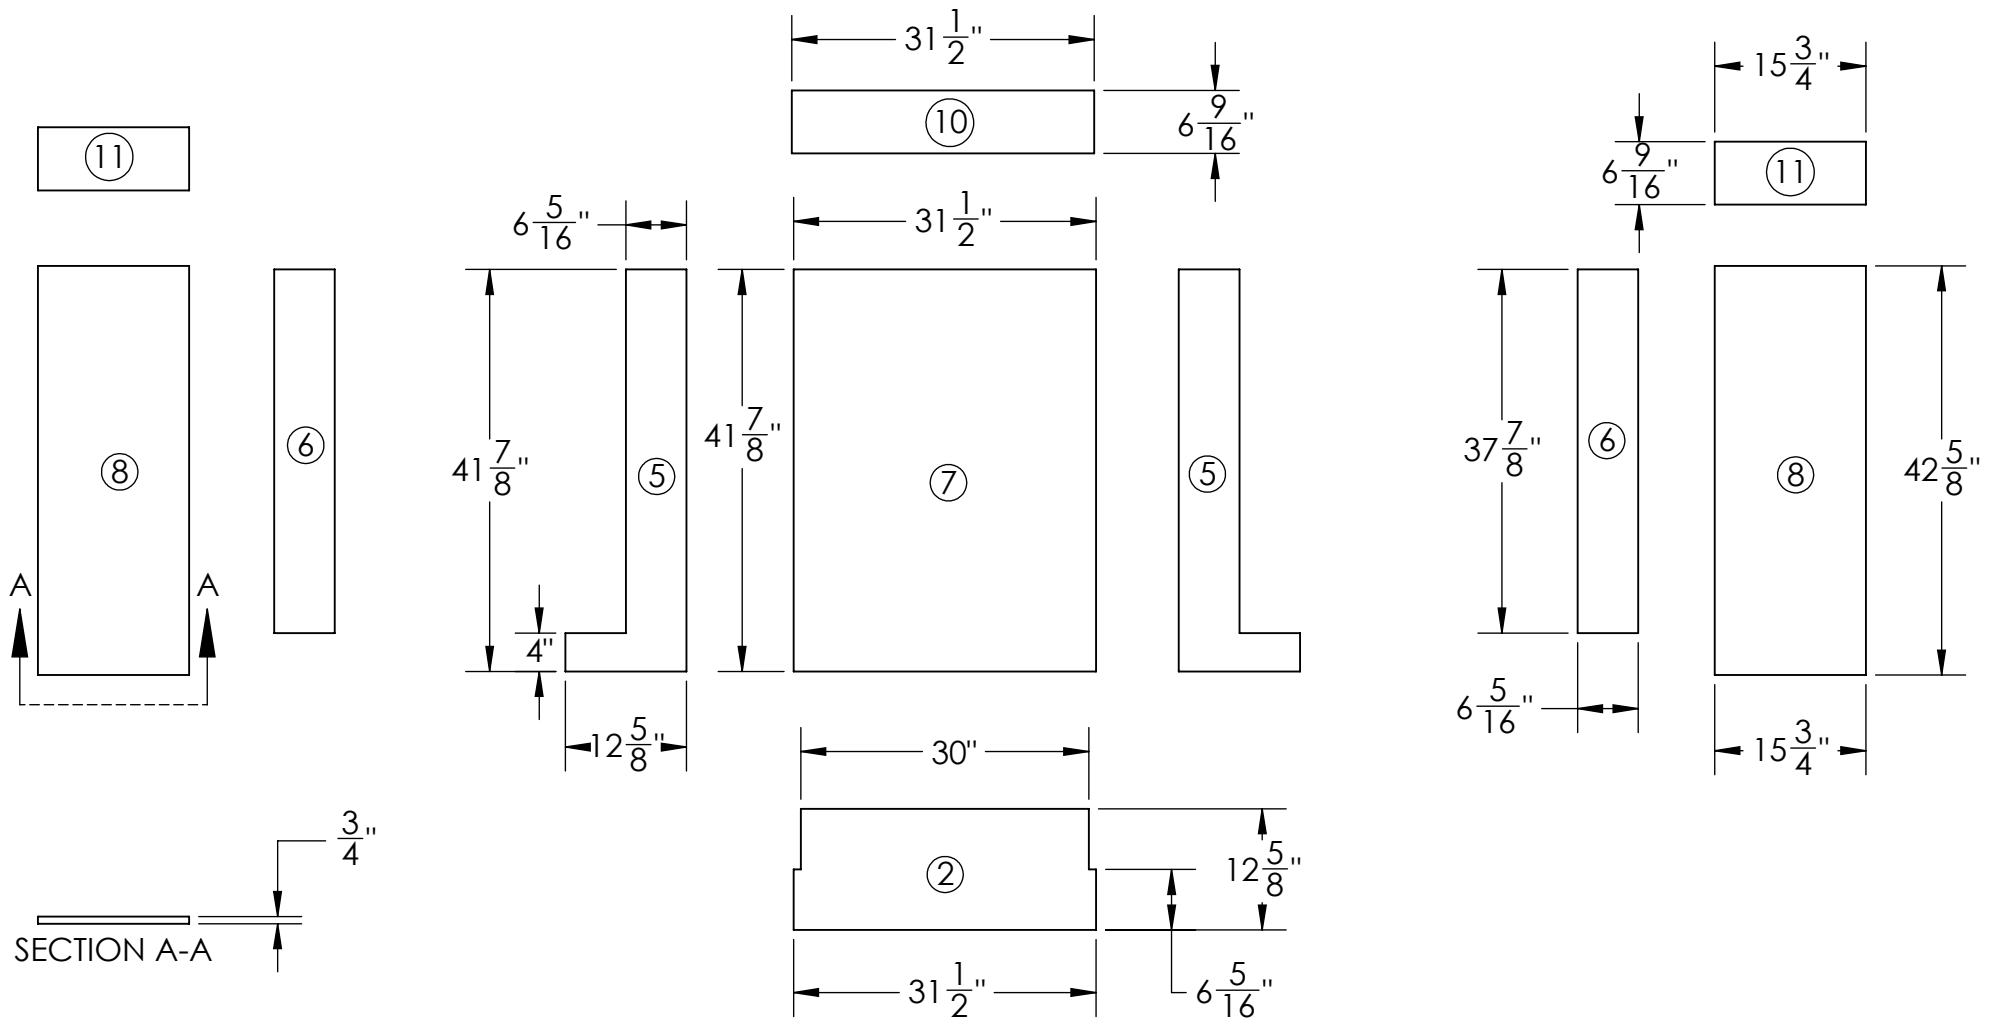

#	DESCRIPTION	QTY
1	drawer_big	8
2	shelf_mid	1
3	divider	3
4	drawer_small	4
5	panel_side_large	2
6	panel_side_small	2
7	panel_back	1
8	panel_front	2
9	shelf_bottom	1
10	shelf_top_full	1
11	shelf_top_half	2
12	wheel	4
13	hinge_1798A250	4

NOTES:

1. All panels 3/4" Birch Plywood
2. Wheels are 2" Diameter
3. Hinges are 3" x 3"
4. Panels joined using dowels and wood screws as needed

LEGO Cabinet Overview  
Anton Galkin - 2016/07/22

NOTES:  
 1. All panels  $\frac{3}{4}''$  birch plywood