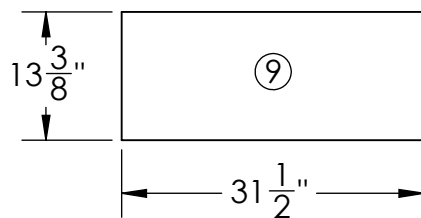

#	DESCRIPTION	QTY
1	drawer_big	8
2	shelf_mid	1
3	divider	3
4	drawer_small	4
5	panel_side_large	2
6	panel_side_small	2
7	panel_back	1
8	panel_front	2
9	shelf_bottom	1
10	shelf_top_full	1
11	shelf_top_half	2
12	wheel	4
13	hinge_1798A250	4

NOTES:

1. All panels 3/4" Birch Plywood
2. Wheels are 2" Diameter
3. Hinges are 3" x 3"
4. Panels joined using dowels and wood screws as needed

LEGO Cabinet Overview  
Anton Galkin - 2016/07/22

NOTES:  
 1. All panels  $\frac{3}{4}''$  birch plywood