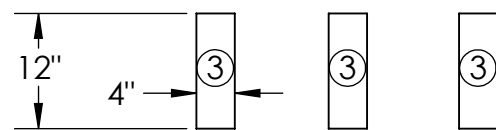

#	DESCRIPTION	QTY
1	drawer_big	8
2	shelf_mid	1
3	divider	3
4	drawer_small	4
5	panel_side_large	2
6	panel_side_small	2
7	panel_back	1
8	panel_front	2
9	shelf_bottom	1
10	shelf_top_full	1
11	shelf_top_half	2
12	wheel	4
13	hinge_1798A250	4

NOTES:

1. All panels 3/4" Birch Plywood
2. Wheels are 2" Diameter
3. Hinges are 3" x 3"
4. Panels joined using dowels and wood screws as needed

LEGO Cabinet Overview  
Anton Galkin - 2016/07/22

NOTES:  
 1. All panels  $\frac{3}{4}''$  birch plywood